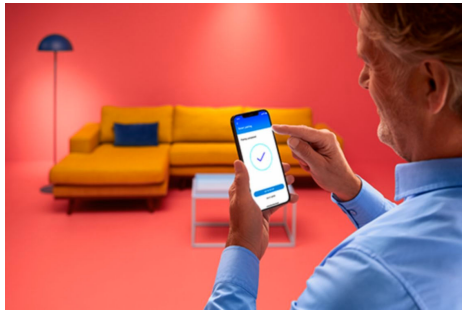

LED Strip RGB 50ft

Our 15 m RGB light strips are designed to fit and beautify large spaces with over 16 million solid colors, static and dynamic modes and smart features. Just cut them as you wish, place them on any surface thanks to their non-damaging adhesive and use the intuitive WiZ app to control them through your existing Wi-Fi. Static and dynamic light modes, smart dimming, and light scheduling put you in charge of your whole system—even when you're away from home. Works with Google Home, Amazon Alexa, and Apple HomeKit for the ultimate in ease of use.

PRODUCT HIGHLIGHTS

- Full color
- IP20/Plastic

Smart lighting functionalities easy to set up

Enjoy the benefits of smart features instantly, just by connecting your WiZ light to your Wi-Fi network. Control lights easily when you're away from home and scheduling lights to go on and off automatically. No need to install additional hardware such as hub or gateway!