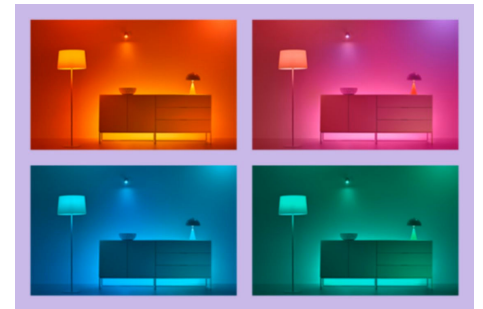

### Create your perfect light scene

Make your own mix of different color and white lights modes to create the perfect light ambience for your daily moment. Simply save your new Scene and select it anytime with the WiZ app or voice.