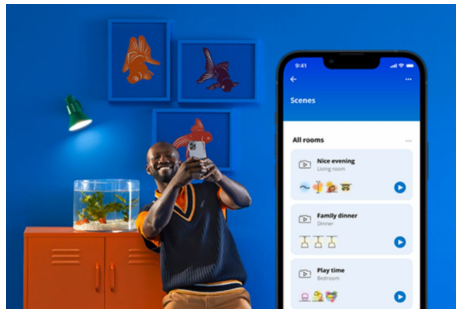

### Smart lighting functionalities easy to set up

Enjoy the benefits of smart features instantly, just by connecting your WiZ light to your Wi-Fi network. Control lights easily when you're away from home and scheduling lights to go on and off automatically. No need to install additional hardware such as hub or gateway!

### Exclusive SpaceSense™ light that turns on with movement

WiZ's SpaceSense technology turns your lights into motion sensors. With a minimum of two WiZ lights in a room, you can activate the SpaceSense feature in the WiZ app and have lights turn on and off automatically with motion detection. It's simple. It's SpaceSense. It's WiZ.

### Monitor your energy consumption

Get an overview of the energy consumption of your lights with the WiZ app. Easily access a weekly or daily report to help you stay on top of your energy consumption at home.

### Create your perfect light scene

Make your own mix of different color and white lights modes to create the perfect light ambience for your daily moment. Simply save your new Scene and select it anytime with the WiZ app or voice.