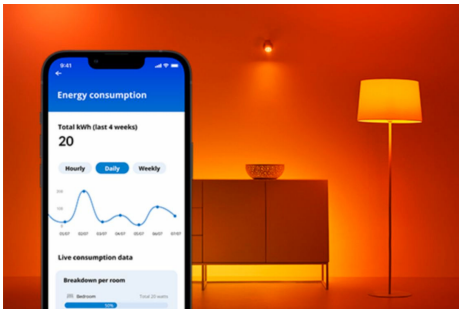

### Smart lighting functionalities easy to set up

Enjoy the benefits of smart features instantly, just by connecting your WiZ light to your Wi-Fi network. Control lights easily when you're away from home and scheduling lights to go on and off automatically. No need to install additional hardware such as hub or gateway!

### Monitor your energy consumption

Get an overview of the energy consumption of your lights with the WiZ app. Easily access a weekly or daily report to help you stay on top of your energy consumption at home.

### Create your perfect light scene

Make your own mix of different color and white lights modes to create the perfect light ambience for your daily moment. Simply save your new Scene and select it anytime with the WiZ app or voice.