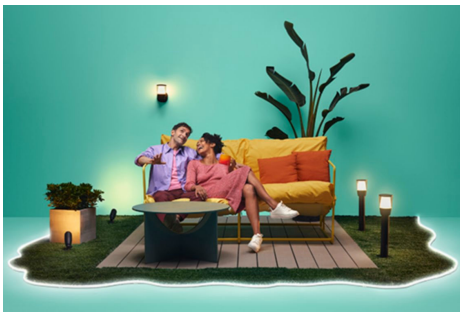

String Lights

Make your home vibrant with a range of colors that you can adjust to make special moments even more memorable. Use with your existing Wi-Fi to control with the WiZ app or your voice.

PRODUCT HIGHLIGHTS

- Full color
- Low Voltage
- Outdoor rated

Instant setup for all your smart lighting

Access all smart features instantly, simply by connecting your new lights to your existing Wi-Fi. You can control lights when you're away from home and set schedules to turn them on and off automatically. All without needing to install additional hardware. Keep the controller within Wi-Fi range, and all linked lights will be fully controllable even out of Wi-Fi range.

Create your perfect outdoor light Scene

Mix different color and white light modes to create the perfect light ambience for your perfect garden moments. Save your scene and select it anytime with app, voice or control accessory.