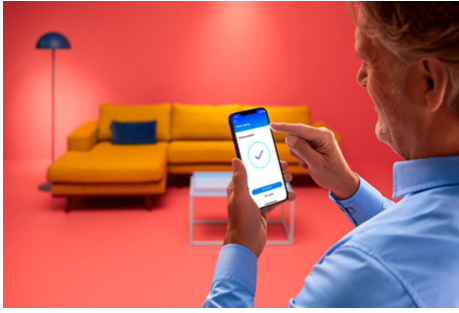

Pole Floor Light

Enjoy colored, wide-angle wall-wash effects with this Pole LED floor light. Standing tall in the corner, it creates ambience thanks to dual zone lighting producing a soft, gradient light. With its foot removed, placed horizontally under your couch or behind your TV, it invites you to unwind with your family.

PRODUCT HIGHLIGHTS

- Full color
- Versatile bar light
- Dual zone light effect

Smart lighting functionalities easy to set up

Enjoy the benefits of smart features instantly, just by connecting your WiZ light to your Wi-Fi network. Control lights easily when you're away from home and scheduling lights to go on and off automatically. No need to install additional hardware such as hub or gateway!

Set the right ambience with tunable warm to cool white light

Choose from a wide range of energizing cool white to soft warm white light, or simply select from the preset modes such as Focus and Relax to create the best ambience for your activities.

Control smart lighting the way you like it

WiZ enables you to control smart lighting in multiple ways. Adjust lights with your smartphone, voice, the WiZ remote control, or by using the existing wall switch to toggle between two favorite modes. Works with Google Home, Alexa and Siri Shortcuts.