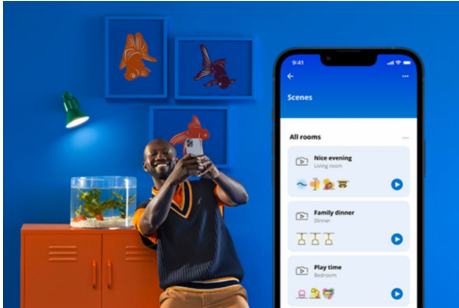

Bar Linear Light

If you have a shelf or corner that needs accent lighting, try our Bar light. This slim bar radiates plenty of colors and is easy to fit in small spaces. Simply tilt it on one of its sides to adjust the light angle. Do you prefer a longer light? Connect a second bar to double the effect.

PRODUCT HIGHLIGHTS

- Full color
- Versatile bar light
- Easy plug and play

Smart lighting functionalities easy to set up

Enjoy the benefits of smart features instantly, just by connecting your WiZ light to your Wi-Fi network. Control lights easily when you're away from home and scheduling lights to go on and off automatically. No need to install additional hardware such as hub or gateway!

Exclusive SpaceSense™ light that turns on with movement

WiZ's SpaceSense technology turns your lights into motion sensors. With a minimum of two WiZ lights in a room, you can activate the SpaceSense feature in the WiZ app and have lights turn on and off automatically with motion detection. It's simple. It's SpaceSense. It's WiZ.

Create your perfect light scene

Make your own mix of different color and white lights modes to create the perfect light ambience for your daily moment. Simply save your new Scene and select it anytime with the WiZ app or voice.