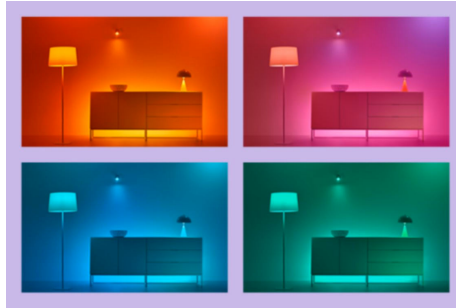

Bar Linear Light

If you have a shelf or corner that needs accent lighting, try our Bar light. This slim bar radiates plenty of colors and is easy to fit in small spaces. Simply tilt it on one of its sides to adjust the light angle. Do you prefer a longer light? Connect a second bar to double the effect.

Exclusive SpaceSense™ light that turns on with movement

WiZ's SpaceSense technology turns your lights into motion sensors. With a minimum of two WiZ lights in a room, you can activate the SpaceSense feature in the WiZ app and have lights turn on and off automatically with motion detection. It's simple. It's SpaceSense. It's WiZ.

Create your perfect light scene

Make your own mix of different color and white lights modes to create the perfect light ambience for your daily moment. Simply save your new Scene and select it anytime with the WiZ app or voice.