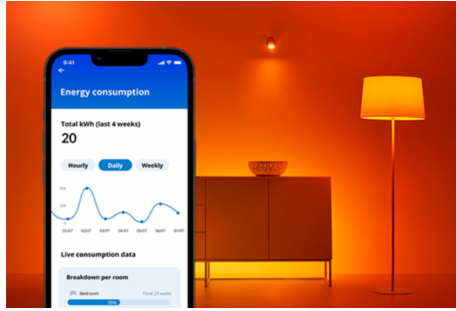

Bulb 60W A19 E26

Bring human-centric lighting into your life with this smart WiZ LED A19 tunable white bulb. Apply different shades of warm to cool white to help you focus or relax. You can set schedule to turn lights on and off according to your daily or weekly routines, control with your smartphone or your voice and have remote access to your lights even when you're away. WiZ lights connect to your existing Wi-Fi, no additional hardware is needed.

PRODUCT HIGHLIGHTS

- Tunable white smart bulb
- Up to 800 lumens
- Easy plug and play
- Control with app or voice

Smart lighting functionalities easy to set up

Enjoy the benefits of smart features instantly, just by connecting your WiZ light to your Wi-Fi network. Control lights easily when you're away from home and scheduling lights to go on and off automatically. No need to install additional hardware such as hub or gateway!

Monitor your energy consumption

Get an overview of the energy consumption of your lights with the WiZ app. Easily access a weekly or daily report to help you stay on top of your energy consumption at home.

Create your perfect light scene

Make your own mix of different color and white lights modes to create the perfect light ambience for your daily moment. Simply save your new Scene and select it anytime with the WiZ app or voice.