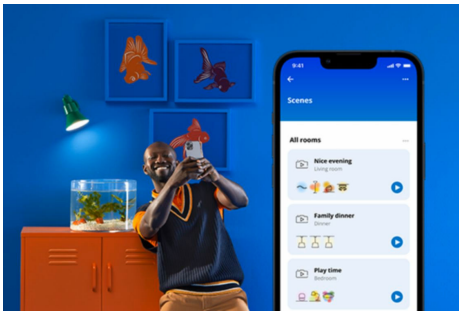

Bulb 60W A19 E26

Bring human-centric lighting into your life with this smart WiZ LED A19 tunable white bulb. Apply different shades of warm to cool white to help you focus or relax. You can set schedule to turn lights on and off according to your daily or weekly routines, control with your smartphone or your voice and have remote access to your lights even when you're away. WiZ lights connect to your existing Wi-Fi, no additional hardware is needed.

PRODUCT HIGHLIGHTS

- Tunable white smart bulb
- Up to 800 lumens
- Easy plug and play
- Control with app or voice

Smart lighting functionalities easy to set up

Enjoy the benefits of smart features instantly, just by connecting your WiZ light to your Wi-Fi network. Control lights easily when you're away from home and scheduling lights to go on and off automatically. No need to install additional hardware such as hub or gateway!

Monitor your energy consumption

Get an overview of the energy consumption of your lights with the WiZ app. Easily access a weekly or daily report to help you stay on top of your energy consumption at home.

Create your perfect light scene

Make your own mix of different color and white lights modes to create the perfect light ambience for your daily moment. Simply save your new Scene and select it anytime with the WiZ app or voice.