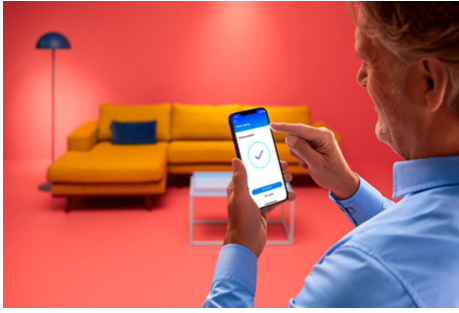

## Hero Table Lamp

The subtle rounded design of the WiZ Hero table lamp lets you bring colorful smart light to any corner of your living areas. Use with the WiZ app or your voice to dim and brighten or use preset light modes on Wi-Fi setups.

### Smart lighting functionalities easy to set up

Enjoy the benefits of smart features instantly, just by connecting your WiZ light to your Wi-Fi network. Control lights easily when you're away from home and scheduling lights to go on and off automatically. No need to install additional hardware such as hub or gateway!

### Create your perfect light scene

Make your own mix of different color and white lights modes to create the perfect light ambience for your daily moment. Simply save your new Scene and select it anytime with the WiZ app or voice.