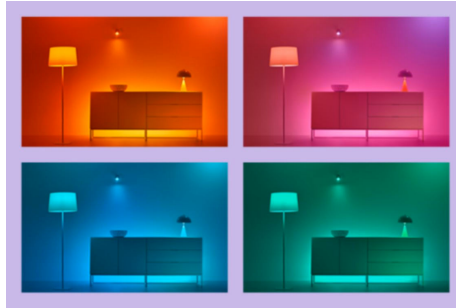

Millions of colors and changing light modes to make your day

Choose any light color you like or simply apply a dynamic light mode we designed for you. Fireplace or Ocean, for example, will help you create an amazing atmosphere and lift your mood.