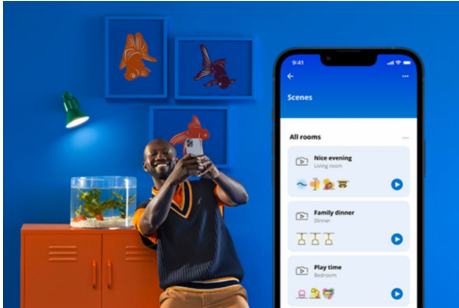

## Hero Table Lamp

The subtle rounded design of the WiZ Hero table lamp lets you bring colorful smart light to any corner of your living areas. Use with the WiZ app or your voice to dim and brighten or use preset light modes on Wi-Fi setups.

### Smart lighting functionalities easy to set up

Enjoy the benefits of smart features instantly, just by connecting your WiZ light to your Wi-Fi network. Control lights easily when you're away from home and scheduling lights to go on and off automatically. No need to install additional hardware such as hub or gateway!

### Exclusive SpaceSense™ light that turns on with movement

WiZ's SpaceSense technology turns your lights into motion sensors. With a minimum of two WiZ lights in a room, you can activate the SpaceSense feature in the WiZ app and have lights turn on and off automatically with motion detection. It's simple. It's SpaceSense. It's WiZ.

### Create your perfect light scene

Make your own mix of different color and white lights modes to create the perfect light ambience for your daily moment. Simply save your new Scene and select it anytime with the WiZ app or voice.