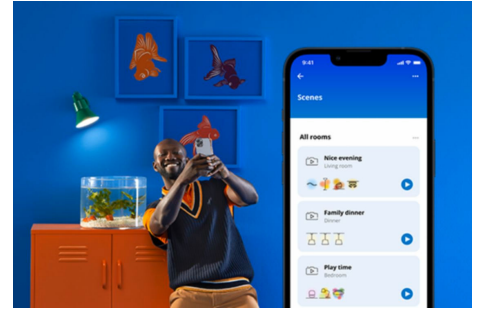

## Filament Bulb Clear 40W B11 E12

Bring human-centric lighting into your life with this smart WiZ LED candle-shape bulb. Apply different shades of warm to cool white to help you focus or relax. You can set schedule to turn lights on and off according to your daily or weekly routines, control with your smartphone or your voice and have remote access to your lights even when you're away. WiZ lights connect to your existing Wi-Fi, no additional hardware is needed.

## PRODUCT HIGHLIGHTS

- Tunable white smart bulb
- Up to 350 lumens
- Easy plug and play
- Control with app or voice

### Smart lighting functionalities easy to set up

Enjoy the benefits of smart features instantly, just by connecting your WiZ light to your Wi-Fi network. Control lights easily when you're away from home and scheduling lights to go on and off automatically. No need to install additional hardware such as hub or gateway!

### Create your perfect light scene

Make your own mix of different color and white lights modes to create the perfect light ambience for your daily moment. Simply save your new Scene and select it anytime with the WiZ app or voice.