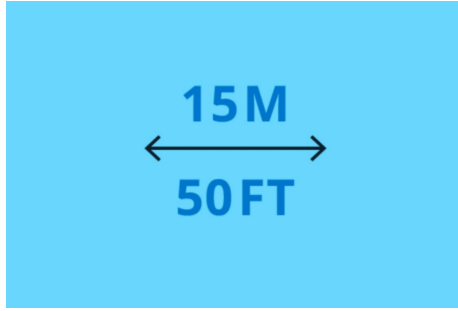

WiZmote

Control your lights with the touch of a button with the WiZmote, which works with all WiZ products and has a range of 15 meters. Turn lights on or off, brighten or dim the room, set a nightlight, or set up to four of your favorite light modes — even if the Wi-Fi goes down.

Wide control range of 15m / 50ft

Control lights and devices within a range of 15 meters or 50 feet in a normal indoor environment with partitions and walls.

Easily control one or multiple lights in a room

Net weight: 0.057 kg
Overall height: 15 mm
Overall length: 135 mm
Overall width: 38 mm

SERVICE

Warranty: 2 year(s)

TECHNICAL SPECIFICATIONS

Battery type: AAA (LR03)
IP code: IP20
Class of protection: Class III - Safe
Extra Low Voltage

PACKAGING DIMENSIONS AND WEIGHT

EAN/UPC - product: 046677603595
Net weight: 0.06 kg
Gross weight: 0.08 kg
Height: 16.2 cm
Length: 4.6 cm
Width: 7.6 cm

© 2026 Signify Holding. All rights reserved. The information provided herein is subject to change, without notice. Signify does not give any representation or warranty as to the accuracy or completeness of the information included herein and shall not be liable for any action in reliance thereon. The information presented in this document is not intended as any commercial offer and does not form part of any quotation or contract, unless otherwise agreed by Signify. All trademarks are owned by Signify Holding or their respective owners.