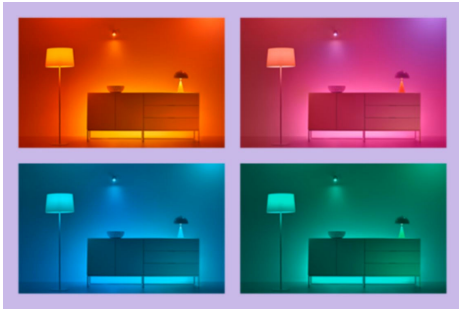

### Create your perfect light scene

Make your own mix of different color and white lights modes to create the perfect light ambience for your daily moment. Simply save your new Scene and select it anytime with the WiZ app or voice.