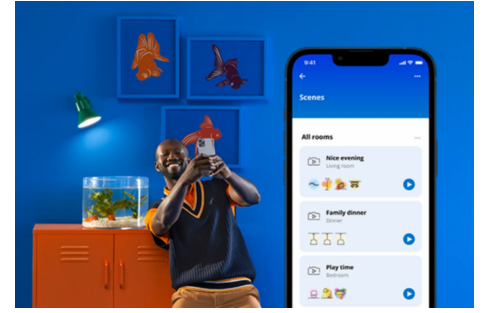

## LED Strip Extension 3.3ft

Extend your WiZ full color strip (starter kit sold separately) with this 1 meter extension to a maximum of 10 meters. Simply stick the flexible light strip to any surface you like. Wi-Fi connected, 16 million colors and adjustable from warm white to daylight.

### Smart lighting functionalities easy to set up

Enjoy the benefits of smart features instantly, just by connecting your WiZ light to your Wi-Fi network. Control lights easily when you're away from home and scheduling lights to go on and off automatically. No need to install additional hardware such as hub or gateway!

### Create your perfect light scene

Make your own mix of different color and white lights modes to create the perfect light ambience for your daily moment. Simply save your new Scene and select it anytime with the WiZ app or voice.

### Millions of colors and changing light modes to make your day

Choose any light color you like or simply apply a dynamic light mode we designed for you. Fireplace or Ocean, for example, will help you create an amazing atmosphere and lift your mood.