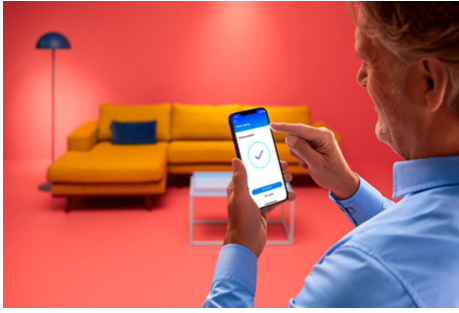

### Smart lighting functionalities easy to set up

Enjoy the benefits of smart features instantly, just by connecting your WiZ light to your Wi-Fi network. Control lights easily when you're away from home and scheduling lights to go on and off automatically. No need to install additional hardware such as hub or gateway!

### Create your perfect light scene

Make your own mix of different color and white lights modes to create the perfect light ambience for your daily moment. Simply save your new Scene and select it anytime with the WiZ app or voice.