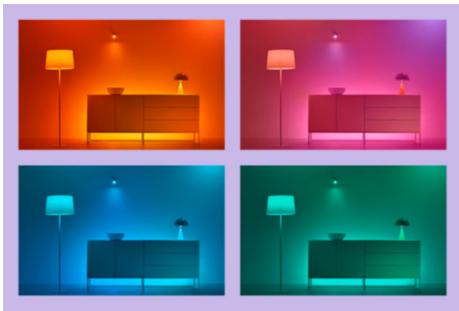

### Millions of colors and changing light modes to make your day

Choose any light color you like or simply apply a dynamic light mode we designed for you. Fireplace or Ocean, for example, will help you create an amazing atmosphere and lift your mood.