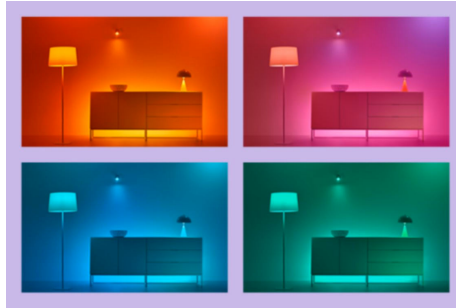

Bulb 100W A21 E26

The WiZ LED A21 full color bulb brings smart lighting for your daily living. Retrofit into any lamp shade to create the ambience of your choice. Wi-Fi connected, 16 million colors and adjustable from warm white to daylight.

Exclusive SpaceSense™ light that turns on with movement

WiZ's SpaceSense technology turns your lights into motion sensors. With a minimum of two WiZ lights in a room, you can activate the SpaceSense feature in the WiZ app and have lights turn on and off automatically with motion detection. It's simple. It's SpaceSense. It's WiZ.

Create your perfect light scene

Make your own mix of different color and white lights modes to create the perfect light ambience for your daily moment. Simply save your new Scene and select it anytime with the WiZ app or voice.