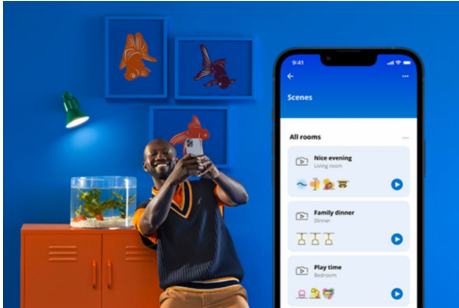

Bulb 100W A21 E26

The WiZ LED A21 full color bulb brings smart lighting for your daily living. Retrofit into any lamp shade to create the ambience of your choice. Wi-Fi connected, 16 million colors and adjustable from warm white to daylight.

PRODUCT HIGHLIGHTS

- Full color smart bulb
- Up to 1600 lumens
- Easy plug and play
- Control with app or voice

Smart lighting functionalities easy to set up

Enjoy the benefits of smart features instantly, just by connecting your WiZ light to your Wi-Fi network. Control lights easily when you're away from home and scheduling lights to go on and off automatically. No need to install additional hardware such as hub or gateway!

Exclusive SpaceSense™ light that turns on with movement

WiZ's SpaceSense technology turns your lights into motion sensors. With a minimum of two WiZ lights in a room, you can activate the SpaceSense feature in the WiZ app and have lights turn on and off automatically with motion detection. It's simple. It's SpaceSense. It's WiZ.

Create your perfect light scene

Make your own mix of different color and white lights modes to create the perfect light ambience for your daily moment. Simply save your new Scene and select it anytime with the WiZ app or voice.