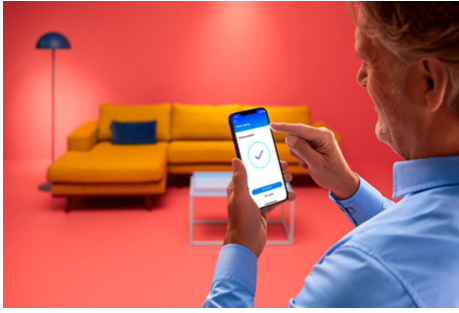

Bulb 100W A21 E26

The WiZ LED A21 full color bulb brings smart lighting for your daily living. Retrofit into any lamp shade to create the ambience of your choice. Wi-Fi connected, 16 million colors and adjustable from warm white to daylight.

PRODUCT HIGHLIGHTS

- Full color smart bulb
- Up to 1600 lumens
- Easy plug and play
- Control with app or voice

Smart lighting functionalities easy to set up

Enjoy the benefits of smart features instantly, just by connecting your WiZ light to your Wi-Fi network. Control lights easily when you're away from home and scheduling lights to go on and off automatically. No need to install additional hardware such as hub or gateway!

Create your perfect light scene

Make your own mix of different color and white lights modes to create the perfect light ambience for your daily moment. Simply save your new Scene and select it anytime with the WiZ app or voice.

Set the right ambience with tunable warm to cool white light

Choose from a wide range of energizing cool white to soft warm white light, or simply select from the preset modes such as Focus and Relax to create the best ambience for your activities.