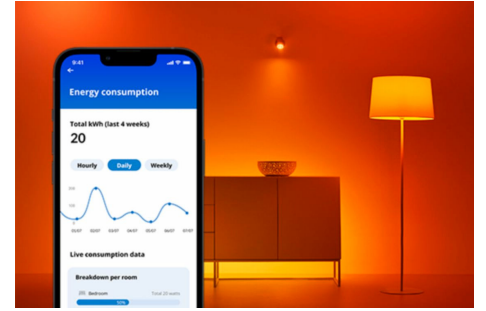

Bulb 60W A19 E26 x3

The WiZ LED A67 full color bulb brings smart lighting for your daily living. Retrofit into any lamp shade to create the ambience of your choice with 16 million colors as well as warm to cool white light. You can set schedules to turn lights on and off according to daily or weekly routines, control with your smartphone or your voice and have remote access to your lights even when you're away. WiZ lights connect to your existing Wi-Fi, no additional hardware is needed.

PRODUCT HIGHLIGHTS

- Full color smart bulb
- Up to 800 lumens
- Easy plug and play
- Control with app or voice

Smart lighting functionalities easy to set up

Enjoy the benefits of smart features instantly, just by connecting your WiZ light to your Wi-Fi network. Control lights easily when you're away from home and scheduling lights to go on and off automatically. No need to install additional hardware such as hub or gateway!

Exclusive SpaceSense™ light that turns on with movement

WiZ's SpaceSense technology turns your lights into motion sensors. With a minimum of two WiZ lights in a room, you can activate the SpaceSense feature in the WiZ app and have lights turn on and off automatically with motion detection. It's simple. It's SpaceSense. It's WiZ.

Monitor your energy consumption

Get an overview of the energy consumption of your lights with the WiZ app. Easily access a weekly or daily report to help you stay on top of your energy consumption at home.