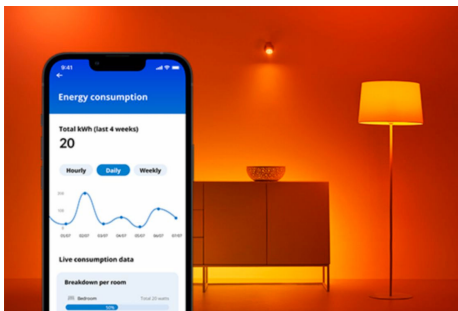

5/6 inch retrofit downlight 8.3W

Bring human-centric lighting into your life with this smart WiZ LED tunable white downlight. Easily install into existing recessed cans (aka pot lights) and apply different shades of warm to cool white to help you focus or relax. You can set schedule to turn lights on and off according to your daily or weekly routines, control with your smartphone or your voice and have remote access to your lights even when you're away. WiZ lights connect to your existing Wi-Fi, no additional hardware is needed.

PRODUCT HIGHLIGHTS

- Tunable white
- Fits 5"/6" opening
- IP20/Round/White

Smart lighting functionalities easy to set up

Enjoy the benefits of smart features instantly, just by connecting your WiZ light to your Wi-Fi network. Control lights easily when you're away from home and scheduling lights to go on and off automatically. No need to install additional hardware such as hub or gateway!

Monitor your energy consumption

Get an overview of the energy consumption of your lights with the WiZ app. Easily access a weekly or daily report to help you stay on top of your energy consumption at home.

Create your perfect light scene

Make your own mix of different color and white lights modes to create the perfect light ambience for your daily moment. Simply save your new Scene and select it anytime with the WiZ app or voice.