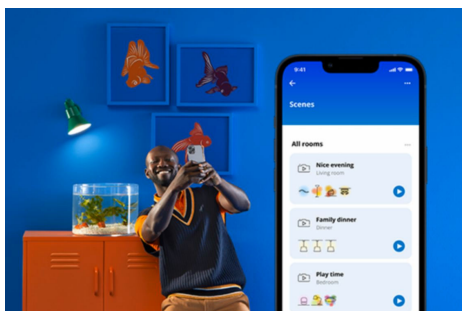

5/6 inch retrofit downlight 8.3W

Bring human-centric lighting into your life with this smart WiZ LED tunable white downlight. Easily install into existing recessed cans (aka pot lights) and apply different shades of warm to cool white to help you focus or relax. You can set schedule to turn lights on and off according to your daily or weekly routines, control with your smartphone or your voice and have remote access to your lights even when you're away. WiZ lights connect to your existing Wi-Fi, no additional hardware is needed.

PRODUCT HIGHLIGHTS

- Tunable white
- Fits 5"/6" opening
- IP20/Round/White

Smart lighting functionalities easy to set up

Enjoy the benefits of smart features instantly, just by connecting your WiZ light to your Wi-Fi network. Control lights easily when you're away from home and scheduling lights to go on and off automatically. No need to install additional hardware such as hub or gateway!

Monitor your energy consumption

Get an overview of the energy consumption of your lights with the WiZ app. Easily access a weekly or daily report to help you stay on top of your energy consumption at home.

Create your perfect light scene

Make your own mix of different color and white lights modes to create the perfect light ambience for your daily moment. Simply save your new Scene and select it anytime with the WiZ app or voice.