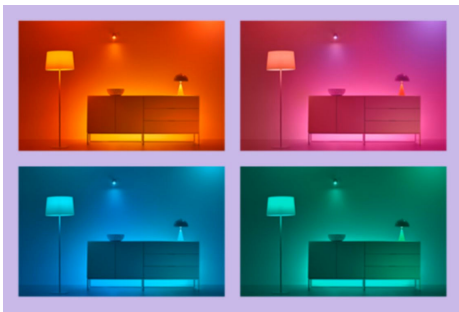

Flex Strip 5m

Craft mesmerizing shapes with Smart Flex Strip's bendable design, adding flair to any room. With its vibrant colors and effects, you can effortlessly set the perfect mood for any occasion. Whether through the WiZ App, voice commands, or remote control, personalizing your lighting experience has never been easier. Transform your living space effortlessly and sculpt light in ways you never thought possible with Smart Flex Strip.

Millions of colors and changing light modes to make your day

Choose any light color you like or simply apply a dynamic light mode we designed for you. Fireplace or Ocean, for example, will help you create an amazing atmosphere and lift your mood.

Gradient colors in a single strip

Set the mood with flexible light strips that offer gradient effects. Dynamic light modes let you create the right ambience for beautifying any room.

SPECIFICATIONS

BULB CHARACTERISTICS