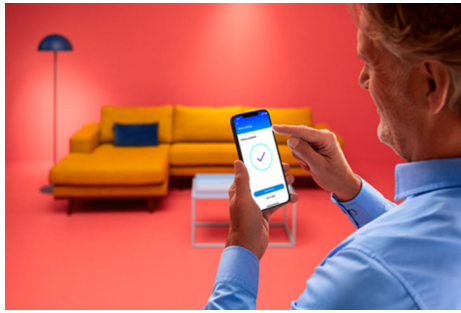

Fairy Light 20M

Fun , fantastic, full-color WiZ fairy lights bring the magic to all your holidays, parties, intimate get-togethers, and daily vibes. Wrap these strings of 160 LEDs around your Christmas tree, your front door on Halloween, your game room on Saturday night, your garden for dining outdoors on those warm summer evenings, or around your bedroom or dining room any day of the week. Static and dynamic light modes dazzle with over 16 million available colors and 8 different zones so that you can DIY your light to your heart's content. And because it's WiZ, you can control your lights' magical sparkling color from anywhere using the WiZ app. You can even sync your fairy lights to music for extra fun and festivity...

PRODUCT HIGHLIGHTS

- Full color
- Low Voltage
- IP20/44/Plastic

Smart lighting functionalities easy to set up

Enjoy the benefits of smart features instantly, just by connecting your WiZ light to your Wi-Fi network. Control lights easily when you're away from home and scheduling lights to go on and off automatically. No need to install additional hardware such as hub or gateway!

Millions of colors and changing light modes to make your day

Choose any light color you like or simply apply a dynamic light mode we designed for you. Fireplace or Ocean, for example, will help you create an amazing atmosphere and lift your mood.