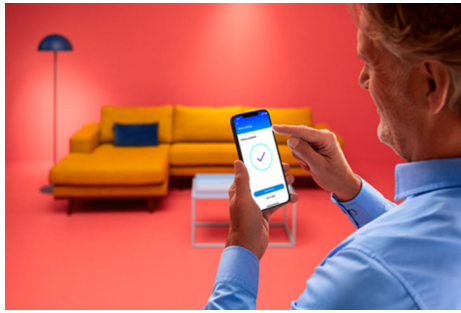

Bulb 60W A60 B22

Not all moments are created equal, and neither are all smart bulbs. This WiZ light might have a basic A60 shape, but it gives you something truly special: tunable white LED light for all your needs and moods. Schedule cool light when you need to focus, or cozy light when you want to relax—whatever works for you to live your best, most enjoyable life at home. All Wi-Fi controllable using the WiZ app, WiZ remote, or your voice.

PRODUCT HIGHLIGHTS

- Tunable white smart bulb
- Up to 806 lumens
- Easy plug and play
- Control with app or voice

Smart lighting functionalities easy to set up

Enjoy the benefits of smart features instantly, just by connecting your WiZ light to your Wi-Fi network. Control lights easily when you're away from home and scheduling lights to go on and off automatically. No need to install additional hardware such as hub or gateway!

Set the right ambience with tunable warm to cool white light

Choose from a wide range of energizing cool white to soft warm white light, or simply select from the preset modes such as Focus and Relax to create the best ambience for your activities.