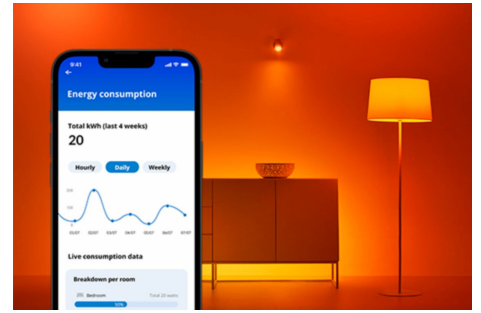

Bulb 60W A60 B22

Not all moments are created equal, and neither are all smart bulbs. This WiZ light might have a basic A60 shape, but it gives you something truly special: tunable white LED light for all your needs and moods. Schedule cool light when you need to focus, or cozy light when you want to relax—whatever works for you to live your best, most enjoyable life at home. All Wi-Fi controllable using the WiZ app, WiZ remote, or your voice.

PRODUCT HIGHLIGHTS

- Tunable white smart bulb
- Up to 806 lumens
- Easy plug and play
- Control with app or voice

Smart lighting functionalities easy to set up

Enjoy the benefits of smart features instantly, just by connecting your WiZ light to your Wi-Fi network. Control lights easily when you're away from home and scheduling lights to go on and off automatically. No need to install additional hardware such as hub or gateway!

Monitor your energy consumption

Get an overview of the energy consumption of your lights with the WiZ app. Easily access a weekly or daily report to help you stay on top of your energy consumption at home.