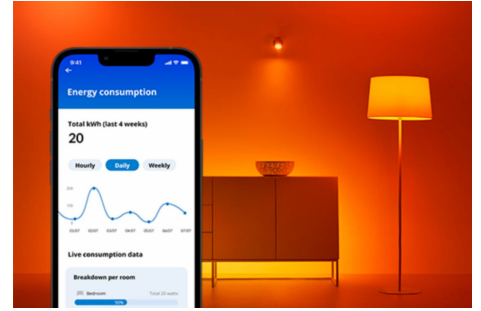

Bulb 60W A60 E27

Not all moments are created equal, and neither are all smart bulbs. This WiZ light might have a basic A60 shape, but it gives you something truly special: tunable white LED light for all your needs and moods. Schedule cool light when you need to focus, or cozy light when you want to relax—whatever works for you to live your best, most enjoyable life at home. All Wi-Fi controllable using the WiZ app, WiZ remote, or your voice.

PRODUCT HIGHLIGHTS

- Tunable white smart bulb
- Up to 806 lumens
- Easy plug and play
- Control with app or voice

Smart lighting functionalities easy to set up

Enjoy the benefits of smart features instantly, just by connecting your WiZ light to your Wi-Fi network. Control lights easily when you're away from home and scheduling lights to go on and off automatically. No need to install additional hardware such as hub or gateway!

Monitor your energy consumption

Get an overview of the energy consumption of your lights with the WiZ app. Easily access a weekly or daily report to help you stay on top of your energy consumption at home.