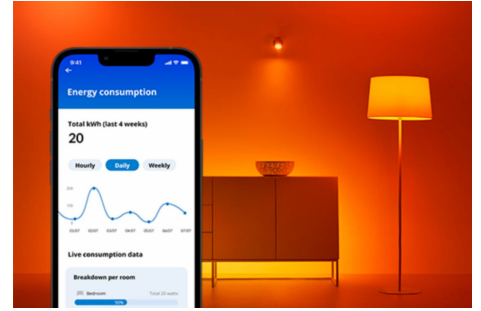

Globe 75W G95 E27

Think global and act local with these smart LED globe-shaped bulbs. So many uses around the house—vanity and bathroom lighting, playful pendants, special chandeliers, and more. Choose from hundreds of shades of white light from cozy to cool, or schedule to automatically adjust to match your ever-changing needs and moods. All Wi-Fi controllable using the WiZ app, WiZ remote, or your voice.

PRODUCT HIGHLIGHTS

- Tunable white smart bulb
- Up to 1055 lumens
- Easy plug and play
- Control with app or voice

Smart lighting functionalities easy to set up

Enjoy the benefits of smart features instantly, just by connecting your WiZ light to your Wi-Fi network. Control lights easily when you're away from home and scheduling lights to go on and off automatically. No need to install additional hardware such as hub or gateway!

Monitor your energy consumption

Get an overview of the energy consumption of your lights with the WiZ app. Easily access a weekly or daily report to help you stay on top of your energy consumption at home.