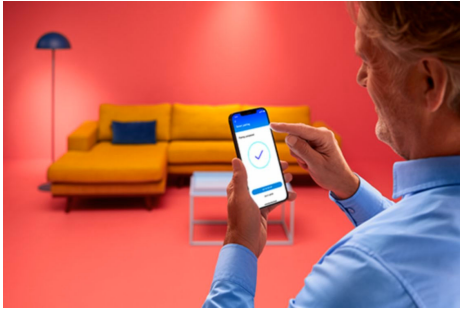

Spot 50W PAR16 GU10

Put the spotlight on your comfort and well-being! These smart spots have the standard GU10 shape that you know and love, but their real glass lenses bring an extra touch of elegance. And they offer you something that's anything but standard: tunable white light for all your needs and moods. Schedule cool white light when you need to get things done, or cozy warm white light when you want to kick back and relax—whatever lets you live your best, most comfortable home life. All this plus 16 million colors and control via your voice, the WiZ remote, or the WiZ app whether you're home or away. WiZ GU10 spots connect using your existing Wi-Fi, no there's no additional hardware, networking, or setup required.

PRODUCT HIGHLIGHTS

- Full color smart bulb
- Up to 345 lumens
- Easy plug and play
- Control with app or voice

Smart lighting functionalities easy to set up

Enjoy the benefits of smart features instantly, just by connecting your WiZ light to your Wi-Fi network. Control lights easily when you're away from home and scheduling lights to go on and off automatically. No need to install additional hardware such as hub or gateway!

Light that fits in any standard fixture

Compact shape that fits perfectly into any spot and recessed light fixture.

Control your smart lights from anywhere

No need to worry if lights were left on while no one's home. Simply turn them off from wherever you are, with your smartphone.