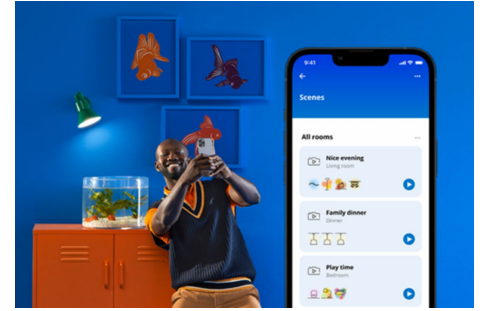

## Bulb 60W A60 E27

The WiZ LED A60 full color bulb brings smart lighting for your daily living. Retrofit into any lamp shade to create the ambience of your choice with 16 million colors as well as warm to cool white light. You can set schedule to turn lights on and off according to daily or weekly routines, control with your smartphone or your voice and have remote access to your lights even when you're away. WiZ lights connect to your existing Wi-Fi, no additional hardware is needed.

## PRODUCT HIGHLIGHTS

- Full color smart bulb
- Up to 806 lumens
- Easy plug and play
- Control with app or voice

### Smart lighting functionalities easy to set up

Enjoy the benefits of smart features instantly, just by connecting your WiZ light to your Wi-Fi network. Control lights easily when you're away from home and scheduling lights to go on and off automatically. No need to install additional hardware such as hub or gateway!

### Create your perfect light scene

Make your own mix of different color and white lights modes to create the perfect light ambience for your daily moment. Simply save your new Scene and select it anytime with the WiZ app or voice.