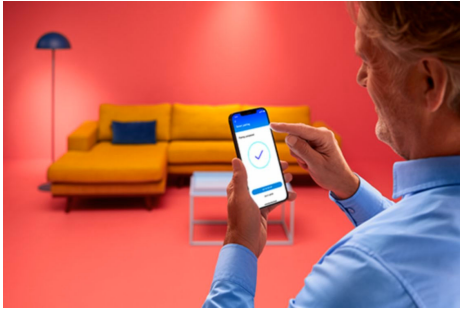

3.5 inch recessed downlight 8W

Go to your happy place with full-color WiZ downlights. Create the perfect ambience for every moment—whether focusing on work, partying down, or relaxing with your loved ones. Even light distribution eliminates dark spots and fills your room with dimmable, flicker-free light. Wi-Fi controllable, of course, using the WiZ app, WiZ remote, or your voice.

PRODUCT HIGHLIGHTS

- Full color
- Cut out Ø90-100MM
- IP40(IP54 emitting surface)/Metal/Plastic/White

Smart lighting functionalities easy to set up

Enjoy the benefits of smart features instantly, just by connecting your WiZ light to your Wi-Fi network. Control lights easily when you're away from home and scheduling lights to go on and off automatically. No need to install additional hardware such as hub or gateway!

Create your perfect light scene

Make your own mix of different color and white lights modes to create the perfect light ambience for your daily moment. Simply save your new Scene and select it anytime with the WiZ app or voice.

Millions of colors and changing light modes to make your day

Choose any light color you like or simply apply a dynamic light mode we designed for you. Fireplace or Ocean, for example, will help you create an amazing atmosphere and lift your mood.