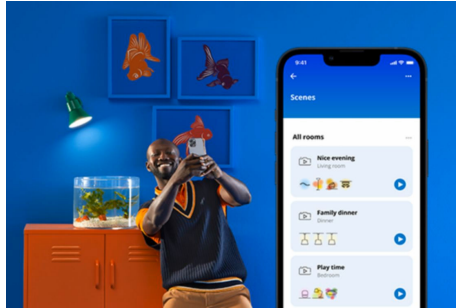

3.5 inch recessed downlight 8W

Go to your happy place with full-color WiZ downlights. Create the perfect ambience for every moment—whether focusing on work, partying down, or relaxing with your loved ones. Even light distribution eliminates dark spots and fills your room with dimmable, flicker-free light. Wi-Fi controllable, of course, using the WiZ app, WiZ remote, or your voice.

Exclusive SpaceSense™ light that turns on with movement

WiZ's SpaceSense technology turns your lights into motion sensors. With a minimum of two WiZ lights in a room, you can activate the SpaceSense feature in the WiZ app and have lights turn on and off automatically with motion detection. It's simple. It's SpaceSense. It's WiZ.

Monitor your energy consumption

Get an overview of the energy consumption of your lights with the WiZ app. Easily access a weekly or daily report to help you stay on top of your energy consumption at home.

Create your perfect light scene

Make your own mix of different color and white lights modes to create the perfect light ambience for your daily moment. Simply save your new Scene and select it anytime with the WiZ app or voice.