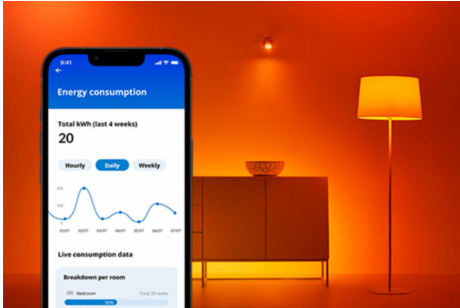

PRODUCT HIGHLIGHTS

- Full color
- Cut out Ø90-100MM
- IP40(IP54 emitting surface)/Metal/Plastic/White

Smart lighting functionalities easy to set up

Enjoy the benefits of smart features instantly, just by connecting your WiZ light to your Wi-Fi network. Control lights easily when you're away from home and scheduling lights to go on and off automatically. No need to install additional hardware such as hub or gateway!

Monitor your energy consumption

Get an overview of the energy consumption of your lights with the WiZ app. Easily access a weekly or daily report to help you stay on top of your energy consumption at home.

Create your perfect light scene

Make your own mix of different color and white lights modes to create the perfect light ambience for your daily moment. Simply save your new Scene and select it anytime with the WiZ app or voice.