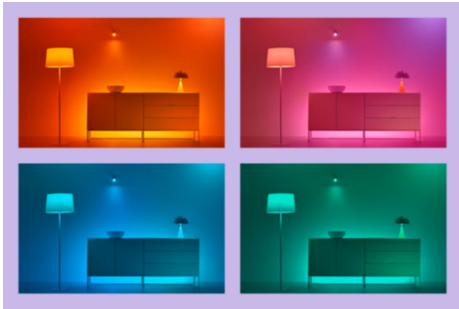

Filament Globe Clear 40W G95 E27

WiZ filament bulbs are meant to be seen—they look great even when they're turned off. But wait until you turn them on! These dimmable transparent globes of light bathe every corner of your room with all the colors of the rainbow and every shade of white from warm to cool. Enjoy the classic look of vintage incandescent filament bulbs while reaping the energy-saving benefits of LED. All Wi-Fi controllable, of course, using the WiZ app, WiZ remote, or your voice.

PRODUCT HIGHLIGHTS

- Full color smart bulb
- Up to 470 lumens
- Easy plug and play
- Control with app or voice

Smart lighting functionalities easy to set up

Enjoy the benefits of smart features instantly, just by connecting your WiZ light to your Wi-Fi network. Control lights easily when you're away from home and scheduling lights to go on and off automatically. No need to install additional hardware such as hub or gateway!

Create your perfect light scene

Make your own mix of different color and white lights modes to create the perfect light ambience for your daily moment. Simply save your new Scene and select it anytime with the WiZ app or voice.

Millions of colors and changing light modes to make your day

Choose any light color you like or simply apply a dynamic light mode we designed for you. Fireplace or Ocean, for example, will help you create an amazing atmosphere and lift your mood.