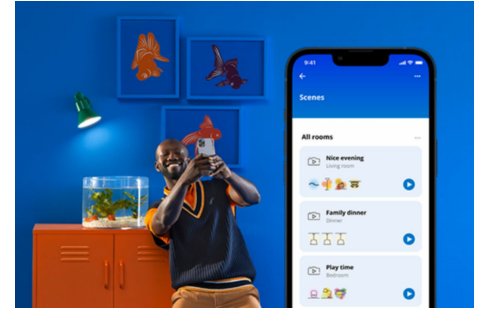

Filament Globe Clear 40W G95 E27

WiZ filament bulbs are meant to be seen—they look great even when they're turned off. But wait until you turn them on! These dimmable transparent globes of light bathe every corner of your room with all the colors of the rainbow and every shade of white from warm to cool. Enjoy the classic look of vintage incandescent filament bulbs while reaping the energy-saving benefits of LED. All Wi-Fi controllable, of course, using the WiZ app, WiZ remote, or your voice.

PRODUCT HIGHLIGHTS

- Full color smart bulb
- Up to 470 lumens
- Easy plug and play
- Control with app or voice

Smart lighting functionalities easy to set up

Enjoy the benefits of smart features instantly, just by connecting your WiZ light to your Wi-Fi network. Control lights easily when you're away from home and scheduling lights to go on and off automatically. No need to install additional hardware such as hub or gateway!

Set up lights to follow your own schedule

Automate your smart lights to follow your daily or weekly routines. Schedule your lights to turn on in the morning or before you arrive home, and to keep them off to save energy, when they are not necessary.

Create your perfect light scene

Make your own mix of different color and white lights modes to create the perfect light ambience for your daily moment. Simply save your new Scene and select it anytime with the WiZ app or voice.