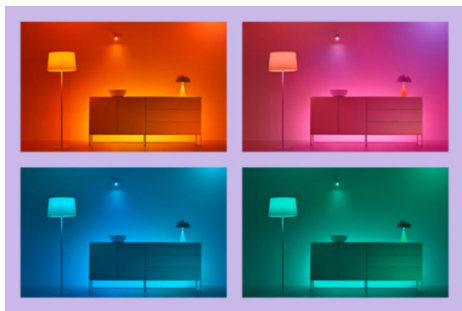

### Create your perfect light scene

Make your own mix of different color and white lights modes to create the perfect light ambience for your daily moment. Simply save your new Scene and select it anytime with the WiZ app or voice.