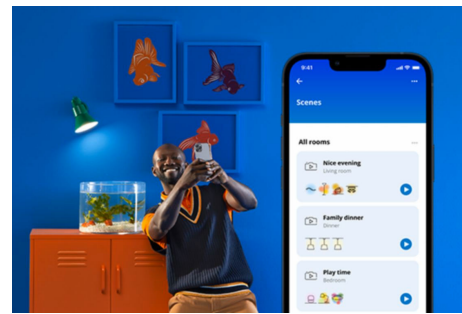

## PRODUCT HIGHLIGHTS

- Full color smart bulb
- Up to 470 lumens
- Easy plug and play
- Control with app or voice

### Smart lighting functionalities easy to set up

Enjoy the benefits of smart features instantly, just by connecting your WiZ light to your Wi-Fi network. Control lights easily when you're away from home and scheduling lights to go on and off automatically. No need to install additional hardware such as hub or gateway!

### Create your perfect light scene

Make your own mix of different color and white lights modes to create the perfect light ambience for your daily moment. Simply save your new Scene and select it anytime with the WiZ app or voice.