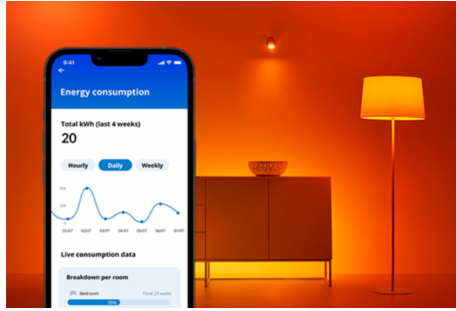

## Superslim Ceiling 32W

Light that suits your day-to-day life is easy with WiZ Super Slim. Its large, circular light surface floods your room with cool blue light to promote alertness and concentration and dims into a soft and warm color to help you relax.

### Smart lighting functionalities easy to set up

Enjoy the benefits of smart features instantly, just by connecting your WiZ light to your Wi-Fi network. Control lights easily when you're away from home and scheduling lights to go on and off automatically. No need to install additional hardware such as hub or gateway!

### Monitor your energy consumption

Get an overview of the energy consumption of your lights with the WiZ app. Easily access a weekly or daily report to help you stay on top of your energy consumption at home.

### Create your perfect light scene

Make your own mix of different color and white lights modes to create the perfect light ambience for your daily moment. Simply save your new Scene and select it anytime with the WiZ app or voice.