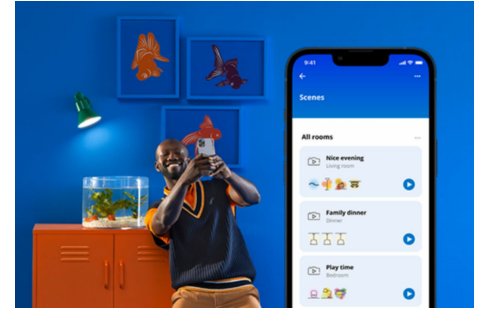

## Superslim Ceiling 32W

Light that suits your day-to-day life is easy with WiZ Super Slim. Its large, circular light surface floods your room with cool blue light to promote alertness and concentration and dims into a soft and warm color to help you relax.

### Smart lighting functionalities easy to set up

Enjoy the benefits of smart features instantly, just by connecting your WiZ light to your Wi-Fi network. Control lights easily when you're away from home and scheduling lights to go on and off automatically. No need to install additional hardware such as hub or gateway!

### Monitor your energy consumption

Get an overview of the energy consumption of your lights with the WiZ app. Easily access a weekly or daily report to help you stay on top of your energy consumption at home.

### Create your perfect light scene

Make your own mix of different color and white lights modes to create the perfect light ambience for your daily moment. Simply save your new Scene and select it anytime with the WiZ app or voice.