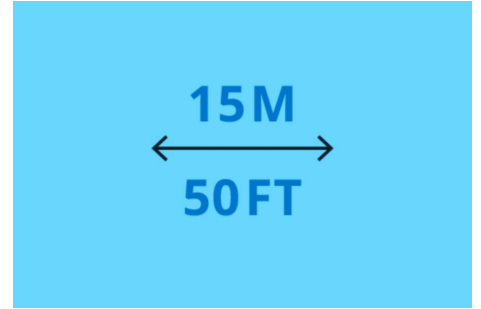

Wide control range of 15m / 50ft

Control lights and devices within a range of 15 meters or 50 feet in a normal indoor environment with partitions and walls.

Easily control one or multiple lights in a room

EXTRA FEATURE/ACCESSORY INCL.

Batteries included: Yes

Control Distance: 15 m

POWER CONSUMPTION

Voltage: 3Vdc V

PRODUCT DIMENSIONS AND WEIGHT

Net weight: 0.066 kg

Overall height: 18.5 mm