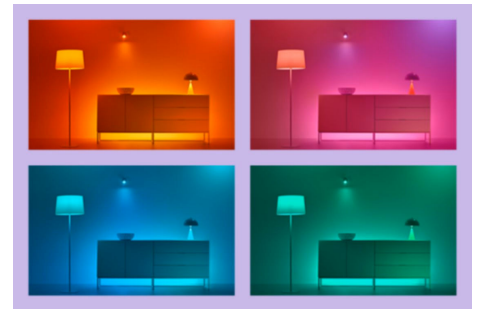

Monitor your energy consumption

Get an overview of the energy consumption of your lights with the WiZ app. Easily access a weekly or daily report to help you stay on top of your energy consumption at home.

Create your perfect light scene

Make your own mix of different color and white lights modes to create the perfect light ambience for your daily moment. Simply save your new Scene and select it anytime with the WiZ app or voice.