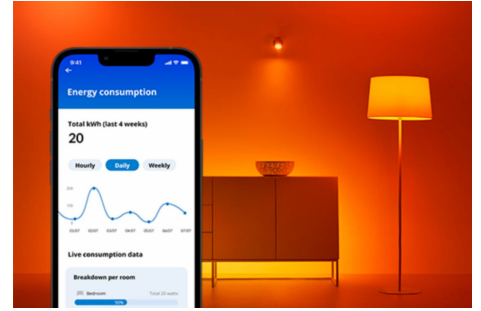

Bulb 40W P45 E14

Mini size, maxi performance with these full-color E14 LED bulbs. These smart bulbs fit smaller luminaires, but there's nothing small about their range of light output. Choose from millions of colors to match whatever you've got going on, from a rollicking party to an elegant dinner or just chilling on the couch with a good movie, or create schedules to automatically transition to the perfect ambiance as your needs and moods change. All Wi-Fi controllable using the WiZ app, WiZ remote, or even your voice.

PRODUCT HIGHLIGHTS

- Full color smart bulb
- Up to 470 lumens
- Easy plug and play
- Control with app or voice

Smart lighting functionalities easy to set up

Enjoy the benefits of smart features instantly, just by connecting your WiZ light to your Wi-Fi network. Control lights easily when you're away from home and scheduling lights to go on and off automatically. No need to install additional hardware such as hub or gateway!

Exclusive SpaceSense™ light that turns on with movement

WiZ's SpaceSense technology turns your lights into motion sensors. With a minimum of two WiZ lights in a room, you can activate the SpaceSense feature in the WiZ app and have lights turn on and off automatically with motion detection. It's simple. It's SpaceSense. It's WiZ.

Create your perfect light scene

Make your own mix of different color and white lights modes to create the perfect light ambience for your daily moment. Simply save your new Scene and select it anytime with the WiZ app or voice.