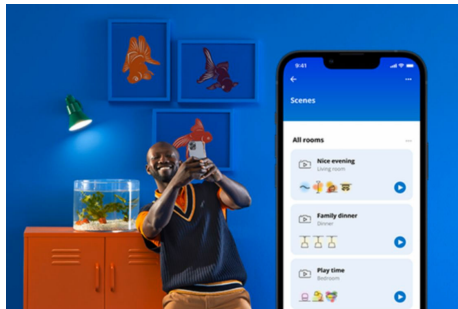

PRODUCT HIGHLIGHTS

- Full color smart bulb
- Up to 470 lumens
- Easy plug and play
- Control with app or voice

Smart lighting functionalities easy to set up

Enjoy the benefits of smart features instantly, just by connecting your WiZ light to your Wi-Fi network. Control lights easily when you're away from home and scheduling lights to go on and off automatically. No need to install additional hardware such as hub or gateway!

Exclusive SpaceSense™ light that turns on with movement

WiZ's SpaceSense technology turns your lights into motion sensors. With a minimum of two WiZ lights in a room, you can activate the SpaceSense feature in the WiZ app and have lights turn on and off automatically with motion detection. It's simple. It's SpaceSense. It's WiZ.

Monitor your energy consumption

Get an overview of the energy consumption of your lights with the WiZ app. Easily access a weekly or daily report to help you stay on top of your energy consumption at home.

Create your perfect light scene

Make your own mix of different color and white lights modes to create the perfect light ambience for your daily moment. Simply save your new Scene and select it anytime with the WiZ app or voice.