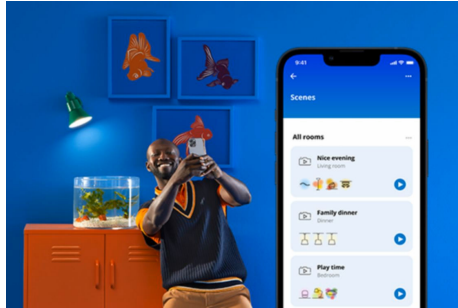

PRODUCT HIGHLIGHTS

- Full color smart bulb
- Up to 2452 lumens
- Easy plug and play
- Control with app or voice

Smart lighting functionalities easy to set up

Enjoy the benefits of smart features instantly, just by connecting your WiZ light to your Wi-Fi network. Control lights easily when you're away from home and scheduling lights to go on and off automatically. No need to install additional hardware such as hub or gateway!

Exclusive SpaceSense™ light that turns on with movement

WiZ's SpaceSense technology turns your lights into motion sensors. With a minimum of two WiZ lights in a room, you can activate the SpaceSense feature in the WiZ app and have lights turn on and off automatically with motion detection. It's simple. It's SpaceSense. It's WiZ.

Monitor your energy consumption

Get an overview of the energy consumption of your lights with the WiZ app. Easily access a weekly or daily report to help you stay on top of your energy consumption at home.

Create your perfect light scene

Make your own mix of different color and white lights modes to create the perfect light ambience for your daily moment. Simply save your new Scene and select it anytime with the WiZ app or voice.