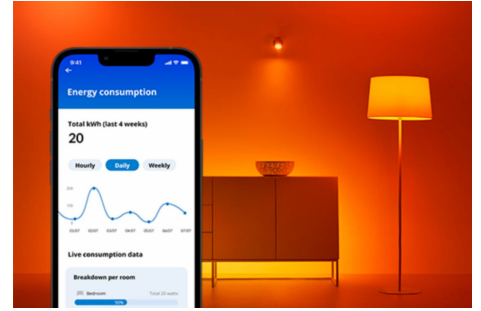

Bulb 150W A80 E27

Rainbows that are big, bright, and beautiful enough to light up your whole room? That's what these full-color A80 LED lamps are. A whopping 2400 lumens delivers functional lighting in 16.7 million colors to illuminate whatever you've got going on. Choose the perfect color using the WiZ app, WiZ remote, or even your voice, or create schedules to automatically transition to the perfect ambiance as your needs and moods change. Controllable using your existing Wi-Fi.

PRODUCT HIGHLIGHTS

- Full color smart bulb
- Up to 2452 lumens
- Easy plug and play
- Control with app or voice

Smart lighting functionalities easy to set up

Enjoy the benefits of smart features instantly, just by connecting your WiZ light to your Wi-Fi network. Control lights easily when you're away from home and scheduling lights to go on and off automatically. No need to install additional hardware such as hub or gateway!

Exclusive SpaceSense™ light that turns on with movement

WiZ's SpaceSense technology turns your lights into motion sensors. With a minimum of two WiZ lights in a room, you can activate the SpaceSense feature in the WiZ app and have lights turn on and off automatically with motion detection. It's simple. It's SpaceSense. It's WiZ.

Create your perfect light scene

Make your own mix of different color and white lights modes to create the perfect light ambience for your daily moment. Simply save your new Scene and select it anytime with the WiZ app or voice.