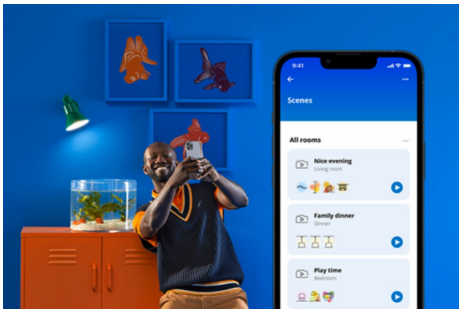

Squire table lamp

Bring smart light to any corner of your space with the WiZ Squire dual zone table lamp, which casts colorful light onto the wall. Use with the WiZ app or your voice to dim and brighten or use preset light modes on Wi-Fi setups.

PRODUCT HIGHLIGHTS

- Full color
- Dual zone light effect
- Easy plug and play

Smart lighting functionalities easy to set up

Enjoy the benefits of smart features instantly, just by connecting your WiZ light to your Wi-Fi network. Control lights easily when you're away from home and scheduling lights to go on and off automatically. No need to install additional hardware such as hub or gateway!

Exclusive SpaceSense™ light that turns on with movement

WiZ's SpaceSense technology turns your lights into motion sensors. With a minimum of two WiZ lights in a room, you can activate the SpaceSense feature in the WiZ app and have lights turn on and off automatically with motion detection. It's simple. It's SpaceSense. It's WiZ.

Create your perfect light scene

Make your own mix of different color and white lights modes to create the perfect light ambience for your daily moment. Simply save your new Scene and select it anytime with the WiZ app or voice.