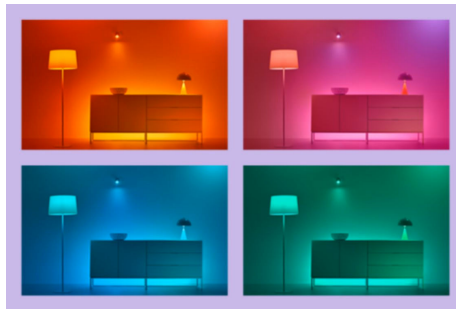

Squire table lamp

Bring smart light to any corner of your space with the WiZ Squire dual zone table lamp, which casts colorful light onto the wall. Use with the WiZ app or your voice to dim and brighten or use preset light modes on Wi-Fi setups.

Exclusive SpaceSense™ light that turns on with movement

WiZ's SpaceSense technology turns your lights into motion sensors. With a minimum of two WiZ lights in a room, you can activate the SpaceSense feature in the WiZ app and have lights turn on and off automatically with motion detection. It's simple. It's SpaceSense. It's WiZ.

Create your perfect light scene

Make your own mix of different color and white lights modes to create the perfect light ambience for your daily moment. Simply save your new Scene and select it anytime with the WiZ app or voice.