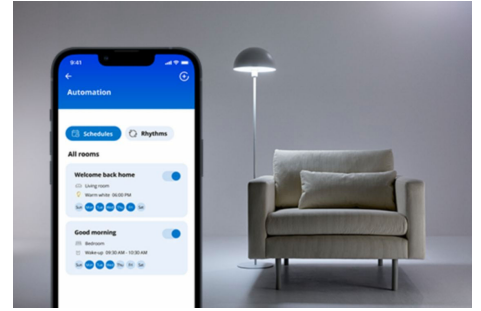

Smart Plug

The WiZ smart plug can make any socket smart. Just plug in your ordinary light or appliance and you'll be able to control them with your smartphone or your voice. With schedules, you can turn devices on and off to fit your daily routine and save energy. You'll never need to worry about whether you've left your lights or appliances on at home anymore, because you can check on them with your smartphone.

PRODUCT HIGHLIGHTS

- Plug and Play
- Compatible with Alexa & Google Home
- Control with app or voice

Instant setup for all your smart home functionalities

Start using all your smart home features easily, by connecting your new WiZ device to your Wi-Fi network. Control your lights and devices even while you're away from home and set schedules to turn them on and off automatically. No need to install additional hardware such as hub or gateway!

Make everyday devices smart: lamps, fans and more

Control regular lamps, decorative lights, fans, your coffee machine and more. Use WiZ to control devices that only need their power to be on, to link and react to the app.

Easy scheduling and automation of smart lights and devices

Schedule your home lights or appliances to turn on or off automatically and follow your daily or weekly routines. Automate your lights and devices to stay off when they're not necessary, to stay safe and save energy.