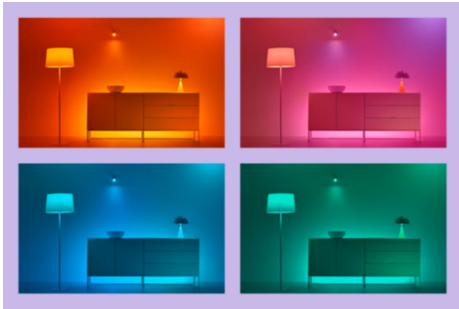

### Create your perfect light scene

Make your own mix of different color and white lights modes to create the perfect light ambience for your daily moment. Simply save your new Scene and select it anytime with the WiZ app or voice.