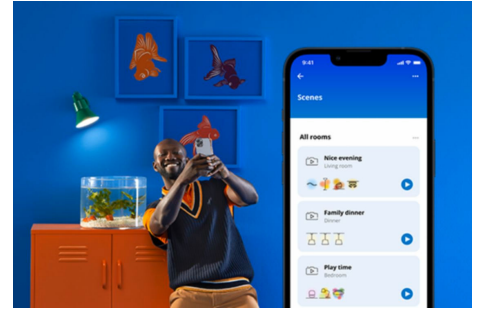

### Smart lighting functionalities easy to set up

Enjoy the benefits of smart features instantly, just by connecting your WiZ light to your Wi-Fi network. Control lights easily when you're away from home and scheduling lights to go on and off automatically. No need to install additional hardware such as hub or gateway!

### Create your perfect light scene

Make your own mix of different color and white lights modes to create the perfect light ambience for your daily moment. Simply save your new Scene and select it anytime with the WiZ app or voice.