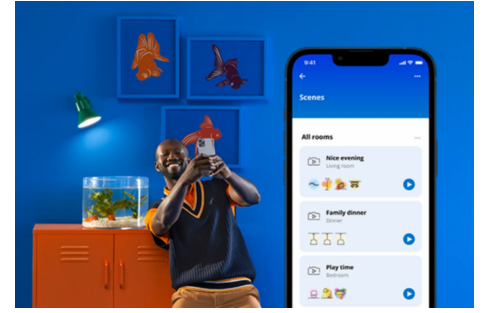

LED Strip Extension 1m

Extend your WiZ LED strip up to 10 metres with the flexible, full-color 1-metre extension strip, which lets you bring even more color to your home.

PRODUCT HIGHLIGHTS

- Full color
- Low Voltage
- IP20/Pu-coating

Smart lighting functionalities easy to set up

Enjoy the benefits of smart features instantly, just by connecting your WiZ light to your Wi-Fi network. Control lights easily when you're away from home and scheduling lights to go on and off automatically. No need to install additional hardware such as hub or gateway!

Create your perfect light scene

Make your own mix of different color and white lights modes to create the perfect light ambience for your daily moment. Simply save your new Scene and select it anytime with the WiZ app or voice.

Millions of colors and changing light modes to make your day

Choose any light color you like or simply apply a dynamic light mode we designed for you. Fireplace or Ocean, for example, will help you create an amazing atmosphere and lift your mood.