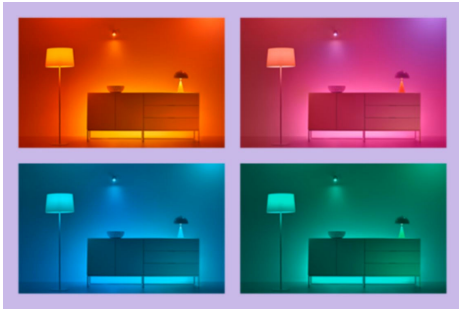

Create your perfect light scene

Make your own mix of different color and white lights modes to create the perfect light ambience for your daily moment. Simply save your new Scene and select it anytime with the WiZ app or voice.