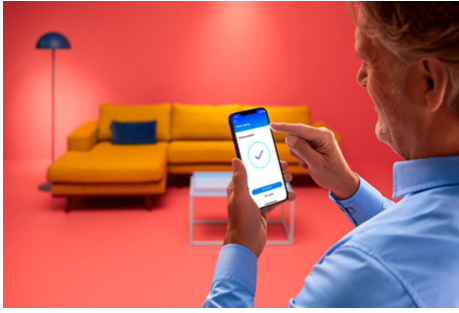

Smart lighting functionalities easy to set up

Enjoy the benefits of smart features instantly, just by connecting your WiZ light to your Wi-Fi network. Control lights easily when you're away from home and scheduling lights to go on and off automatically. No need to install additional hardware such as hub or gateway!

Create your perfect light scene

Make your own mix of different color and white lights modes to create the perfect light ambience for your daily moment. Simply save your new Scene and select it anytime with the WiZ app or voice.