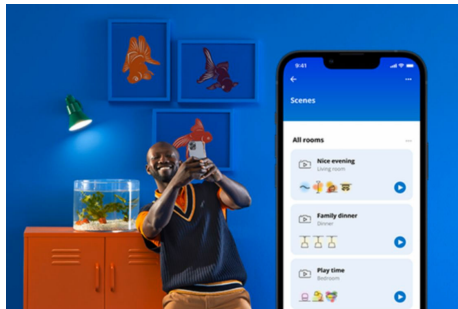

PRODUCT HIGHLIGHTS

- Full color smart bulb
- Up to 345 lumens
- Easy plug and play
- Control with app or voice

Smart lighting functionalities easy to set up

Enjoy the benefits of smart features instantly, just by connecting your WiZ light to your Wi-Fi network. Control lights easily when you're away from home and scheduling lights to go on and off automatically. No need to install additional hardware such as hub or gateway!

Exclusive SpaceSense™ light that turns on with movement

WiZ's SpaceSense technology turns your lights into motion sensors. With a minimum of two WiZ lights in a room, you can activate the SpaceSense feature in the WiZ app and have lights turn on and off automatically with motion detection. It's simple. It's SpaceSense. It's WiZ.

Monitor your energy consumption

Get an overview of the energy consumption of your lights with the WiZ app. Easily access a weekly or daily report to help you stay on top of your energy consumption at home.

Create your perfect light scene

Make your own mix of different color and white lights modes to create the perfect light ambience for your daily moment. Simply save your new Scene and select it anytime with the WiZ app or voice.