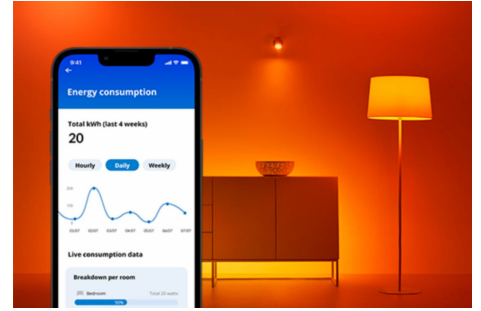

Spot 50W PAR16 GU10

Want a splash of color? Have something special to display? Need to get something done? These full-color LED spots can handle it all. Don't let the standard GU10 shape fool you: there's nothing standard about the light that comes out of these little powerhouses. Choose from millions of colors, or create schedules to automatically transition to the perfect ambiance as your needs and moods change. All Wi-Fi controllable using the WiZ app, WiZ remote, or even your voice.

PRODUCT HIGHLIGHTS

- Full color smart bulb
- Up to 345 lumens
- Easy plug and play
- Control with app or voice

Smart lighting functionalities easy to set up

Enjoy the benefits of smart features instantly, just by connecting your WiZ light to your Wi-Fi network. Control lights easily when you're away from home and scheduling lights to go on and off automatically. No need to install additional hardware such as hub or gateway!

Exclusive SpaceSense™ light that turns on with movement

WiZ's SpaceSense technology turns your lights into motion sensors. With a minimum of two WiZ lights in a room, you can activate the SpaceSense feature in the WiZ app and have lights turn on and off automatically with motion detection. It's simple. It's SpaceSense. It's WiZ.

Create your perfect light scene

Make your own mix of different color and white lights modes to create the perfect light ambience for your daily moment. Simply save your new Scene and select it anytime with the WiZ app or voice.