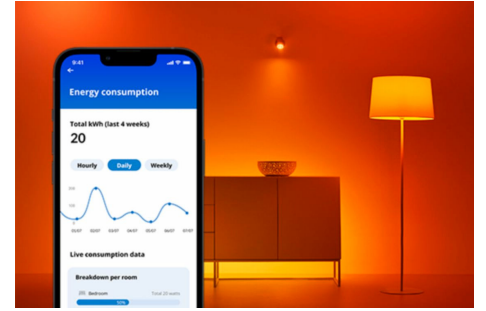

Spot 50W PAR16 GU10

Spotlight on your comfort and well-being! These smart spots have a standard GU10 shape, but they give you something that's anything but standard: tunable white light for all your needs and moods. Schedule cool light when you need to focus, or cozy light when you want to relax—whatever works for you to live your best, most beneficial life at home. All Wi-Fi controllable using the WiZ app, WiZ remote, or your voice.

PRODUCT HIGHLIGHTS

- Tunable white smart bulb
- Up to 345 lumens
- Easy plug and play
- Control with app or voice

Smart lighting functionalities easy to set up

Enjoy the benefits of smart features instantly, just by connecting your WiZ light to your Wi-Fi network. Control lights easily when you're away from home and scheduling lights to go on and off automatically. No need to install additional hardware such as hub or gateway!

Exclusive SpaceSense™ light that turns on with movement

WiZ's SpaceSense technology turns your lights into motion sensors. With a minimum of two WiZ lights in a room, you can activate the SpaceSense feature in the WiZ app and have lights turn on and off automatically with motion detection. It's simple. It's SpaceSense. It's WiZ.

Monitor your energy consumption

Get an overview of the energy consumption of your lights with the WiZ app. Easily access a weekly or daily report to help you stay on top of your energy consumption at home.