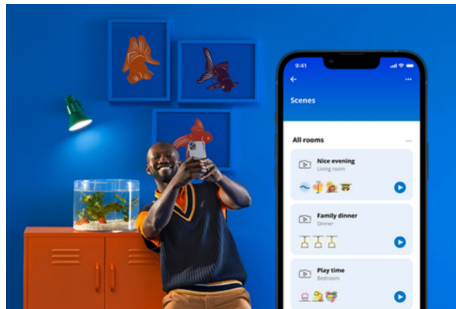

## PRODUCT HIGHLIGHTS

- Full color smart bulb
- Up to 470 lumens
- Easy plug and play
- Control with app or voice

**Smart lighting functionalities easy to set up**  
Enjoy the benefits of smart features instantly, just by connecting your WiZ light to your Wi-Fi network. Control lights easily when you're away from home and scheduling lights to go on and off automatically. No need to install additional hardware such as hub or gateway!

**Exclusive SpaceSense™ light that turns on with movement**  
WiZ's SpaceSense technology turns your lights into motion sensors. With a minimum of two WiZ lights in a room, you can activate the SpaceSense feature in the WiZ app and have lights turn on and off automatically with motion detection. It's simple. It's SpaceSense. It's WiZ.

**Monitor your energy consumption**  
Get an overview of the energy consumption of your lights with the WiZ app. Easily access a weekly or daily report to help you stay on top of your energy consumption at home.

**Create your perfect light scene**  
Make your own mix of different color and white lights modes to create the perfect light ambience for your daily moment. Simply save your new Scene and select it anytime with the WiZ app or voice.