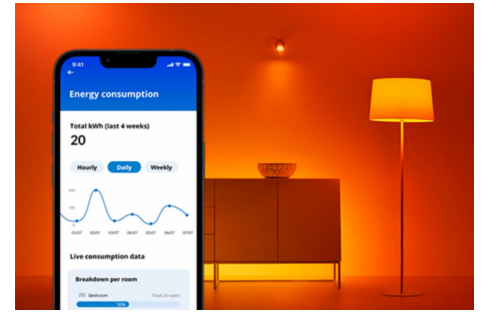

## Candle 40W C37 E14

Candles are delightful, but they can do only one thing: produce candlelight. These full-color candle-shape LED bulbs, on the other hand, can do 16.7 million things. Choose the perfect hue for whatever you've got going on—whether it's a rollicking party, an elegant dinner, or chilling on the couch with a good movie—or create schedules to automatically transition to the perfect ambiance as your needs and moods change. All Wi-Fi controllable using the WiZ app, WiZ remote, or even your voice.

## PRODUCT HIGHLIGHTS

- Full color smart bulb
- Up to 470 lumens
- Easy plug and play
- Control with app or voice

**Smart lighting functionalities easy to set up**  
Enjoy the benefits of smart features instantly, just by connecting your WiZ light to your Wi-Fi network. Control lights easily when you're away from home and scheduling lights to go on and off automatically. No need to install additional hardware such as hub or gateway!

**Exclusive SpaceSense™ light that turns on with movement**  
WiZ's SpaceSense technology turns your lights into motion sensors. With a minimum of two WiZ lights in a room, you can activate the SpaceSense feature in the WiZ app and have lights turn on and off automatically with motion detection. It's simple. It's SpaceSense. It's WiZ.

**Monitor your energy consumption**  
Get an overview of the energy consumption of your lights with the WiZ app. Easily access a weekly or daily report to help you stay on top of your energy consumption at home.