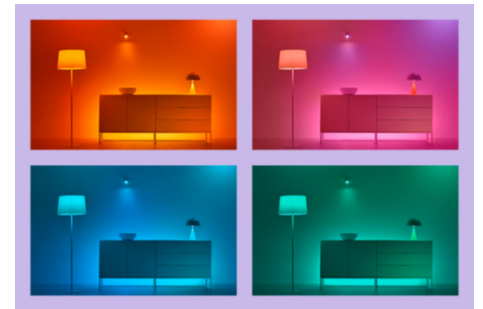

Millions of colors and changing light modes to make your day
Choose any light color you like or simply apply a dynamic light mode we designed for you. Fireplace or Ocean, for example, will help you create an amazing atmosphere and lift your mood.