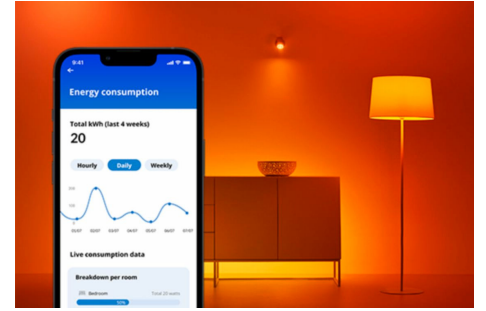

Candle 40W C37 E14

Who doesn't love the look of a candle? These energy-friendly candle-shape LED bulbs give you all the elegance of candlelight along with something that no standard candle could ever do: hundreds of shades of white light that you can tune to match your ever-changing needs and moods. Schedule cool light when you need to focus, or cozy light when you want to relax—whatever works for you to live your best, most enjoyable life at home. All Wi-Fi controllable using the WiZ app, WiZ remote, or your voice.

PRODUCT HIGHLIGHTS

- Tunable white smart bulb
- Up to 470 lumens
- Easy plug and play
- Control with app or voice

Smart lighting functionalities easy to set up

Enjoy the benefits of smart features instantly, just by connecting your WiZ light to your Wi-Fi network. Control lights easily when you're away from home and scheduling lights to go on and off automatically. No need to install additional hardware such as hub or gateway!

Exclusive SpaceSense™ light that turns on with movement

WiZ's SpaceSense technology turns your lights into motion sensors. With a minimum of two WiZ lights in a room, you can activate the SpaceSense feature in the WiZ app and have lights turn on and off automatically with motion detection. It's simple. It's SpaceSense. It's WiZ.

Monitor your energy consumption

Get an overview of the energy consumption of your lights with the WiZ app. Easily access a weekly or daily report to help you stay on top of your energy consumption at home.