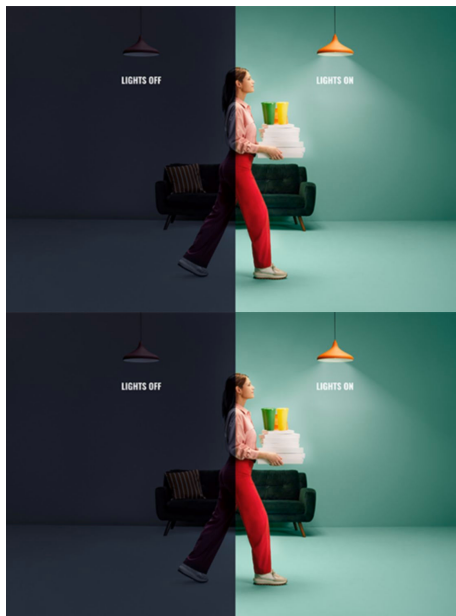

Activate devices with motion without using a sensor

WiZ's SpaceSense technology transforms your devices into motion sensors. Activate the SpaceSense feature in the WiZ app and have lights and devices turn on and off automatically, with motion detection. A minimum of two WiZ devices in a room is needed for the SpaceSense feature to work.