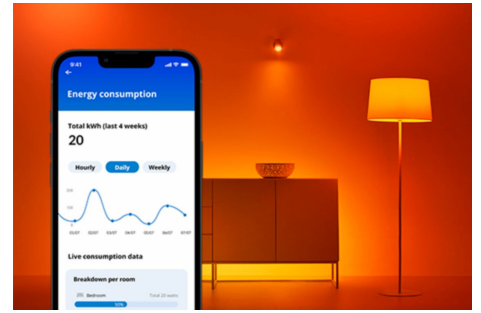

Bulb 60W A60 E27

Not all moments are created equal, and neither are all smart bulbs. This WiZ light might have a basic A60 shape, but it gives you something truly special: tunable white LED light for all your needs and moods. Schedule cool light when you need to focus, or cozy light when you want to relax—whatever works for you to live your best, most enjoyable life at home. All Wi-Fi controllable using the WiZ app, WiZ remote, or your voice.

PRODUCT HIGHLIGHTS

- Tunable white smart bulb
- Up to 806 lumens
- Easy plug and play
- Control with app or voice

Smart lighting functionalities easy to set up

Enjoy the benefits of smart features instantly, just by connecting your WiZ light to your Wi-Fi network. Control lights easily when you're away from home and scheduling lights to go on and off automatically. No need to install additional hardware such as hub or gateway!

Exclusive SpaceSense™ light that turns on with movement

WiZ's SpaceSense technology turns your lights into motion sensors. With a minimum of two WiZ lights in a room, you can activate the SpaceSense feature in the WiZ app and have lights turn on and off automatically with motion detection. It's simple. It's SpaceSense. It's WiZ.

Monitor your energy consumption

Get an overview of the energy consumption of your lights with the WiZ app. Easily access a weekly or daily report to help you stay on top of your energy consumption at home.