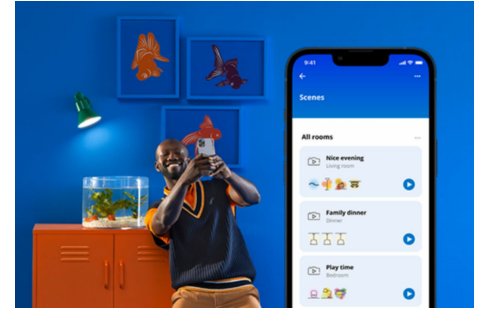

Filament Bulb Amber 50W A60 B22

Bring human-centric lighting into your life with this smart WiZ LED A60 vintage bulb. Amber coated classic look – perfect for decorative fixtures. Choose from different shades of warm to cool white to set the best ambience. You can set schedule to turn lights on and off according to your daily or weekly routines, control with your smartphone or your voice and have remote access to your lights even when you're away. WiZ lights connect to your existing Wi-Fi, no additional hardware is needed.

PRODUCT HIGHLIGHTS

- Tunable white smart bulb
- Up to 640 lumens
- Easy plug and play
- Control with app or voice

Smart lighting functionalities easy to set up

Enjoy the benefits of smart features instantly, just by connecting your WiZ light to your Wi-Fi network. Control lights easily when you're away from home and scheduling lights to go on and off automatically. No need to install additional hardware such as hub or gateway!

Set up lights to follow your own schedule

Automate your smart lights to follow your daily or weekly routines. Schedule your lights to turn on in the morning or before you arrive home, and to keep them off to save energy, when they are not necessary.

Create your perfect light scene

Make your own mix of different color and white lights modes to create the perfect light ambience for your daily moment. Simply save your new Scene and select it anytime with the WiZ app or voice.