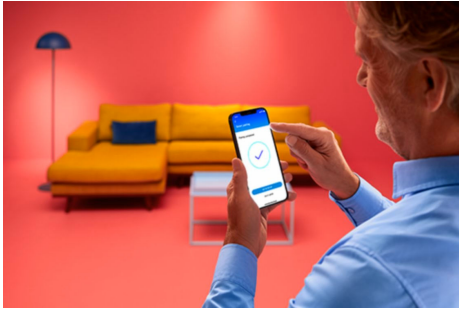

Bulb 100W A67 E27

Color, color, color, color, color chameleon! Don't let the standard A67 shape fool you: there's nothing standard about the light that comes out of these large-format LED powerhouses. Choose from millions of colors to match whatever you've got going on—whether it's a rollicking party, an elegant dinner, or chilling on the couch with a good movie—or create schedules to automatically transition to the perfect ambiance as your needs and moods change. All Wi-Fi controllable using the WiZ app, WiZ remote, or even your voice.

PRODUCT HIGHLIGHTS

- Full color smart bulb
- Up to 1521 lumens
- Easy plug and play
- Control with app or voice

Smart lighting functionalities easy to set up

Enjoy the benefits of smart features instantly, just by connecting your WiZ light to your Wi-Fi network. Control lights easily when you're away from home and scheduling lights to go on and off automatically. No need to install additional hardware such as hub or gateway!

Create your perfect light scene

Make your own mix of different color and white lights modes to create the perfect light ambience for your daily moment. Simply save your new Scene and select it anytime with the WiZ app or voice.

Millions of colors and changing light modes to make your day

Choose any light color you like or simply apply a dynamic light mode we designed for you. Fireplace or Ocean, for example, will help you create an amazing atmosphere and lift your mood.