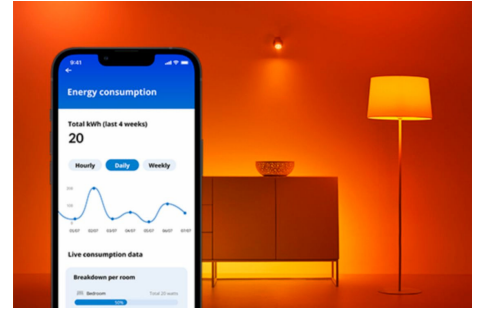

Bulb 100W A67 E27

Color, color, color, color, color chameleon! Don't let the standard A67 shape fool you: there's nothing standard about the light that comes out of these large-format LED powerhouses. Choose from millions of colors to match whatever you've got going on—whether it's a rollicking party, an elegant dinner, or chilling on the couch with a good movie—or create schedules to automatically transition to the perfect ambiance as your needs and moods change. All Wi-Fi controllable using the WiZ app, WiZ remote, or even your voice.

PRODUCT HIGHLIGHTS

- Full color smart bulb
- Up to 1521 lumens
- Easy plug and play
- Control with app or voice

Smart lighting functionalities easy to set up

Enjoy the benefits of smart features instantly, just by connecting your WiZ light to your Wi-Fi network. Control lights easily when you're away from home and scheduling lights to go on and off automatically. No need to install additional hardware such as hub or gateway!

Exclusive SpaceSense™ light that turns on with movement

WiZ's SpaceSense technology turns your lights into motion sensors. With a minimum of two WiZ lights in a room, you can activate the SpaceSense feature in the WiZ app and have lights turn on and off automatically with motion detection. It's simple. It's SpaceSense. It's WiZ.

Monitor your energy consumption

Get an overview of the energy consumption of your lights with the WiZ app. Easily access a weekly or daily report to help you stay on top of your energy consumption at home.