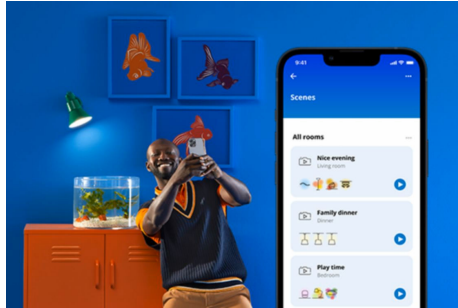

PRODUCT HIGHLIGHTS

- Full color smart bulb
- Up to 1521 lumens
- Easy plug and play
- Control with app or voice

Smart lighting functionalities easy to set up

Enjoy the benefits of smart features instantly, just by connecting your WiZ light to your Wi-Fi network. Control lights easily when you're away from home and scheduling lights to go on and off automatically. No need to install additional hardware such as hub or gateway!

Exclusive SpaceSense™ light that turns on with movement

WiZ's SpaceSense technology turns your lights into motion sensors. With a minimum of two WiZ lights in a room, you can activate the SpaceSense feature in the WiZ app and have lights turn on and off automatically with motion detection. It's simple. It's SpaceSense. It's WiZ.

Monitor your energy consumption

Get an overview of the energy consumption of your lights with the WiZ app. Easily access a weekly or daily report to help you stay on top of your energy consumption at home.

Create your perfect light scene

Make your own mix of different color and white lights modes to create the perfect light ambience for your daily moment. Simply save your new Scene and select it anytime with the WiZ app or voice.