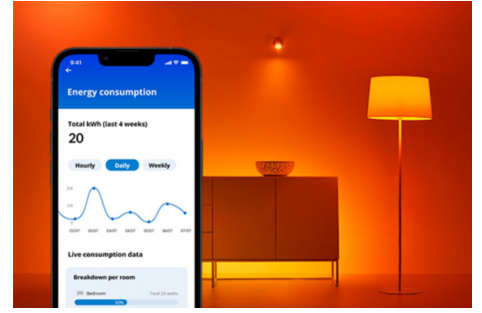

Bulb 60W A60 B22

Bring human-centric lighting into your life with this smart WiZ LED A60 tunable white bulb. Apply different shades of warm to cool white to help you focus or relax. You can set schedule to turn lights on and off according to your daily or weekly routines, control with your smartphone or your voice and have remote access to your lights even when you're away. WiZ lights connect to your existing Wi-Fi, no additional hardware is needed.

PRODUCT HIGHLIGHTS

- Tunable white smart bulb
- Up to 806 lumens
- Easy plug and play
- Control with app or voice

Smart lighting functionalities easy to set up

Enjoy the benefits of smart features instantly, just by connecting your WiZ light to your Wi-Fi network. Control lights easily when you're away from home and scheduling lights to go on and off automatically. No need to install additional hardware such as hub or gateway!

Exclusive SpaceSense™ light that turns on with movement

WiZ's SpaceSense technology turns your lights into motion sensors. With a minimum of two WiZ lights in a room, you can activate the SpaceSense feature in the WiZ app and have lights turn on and off automatically with motion detection. It's simple. It's SpaceSense. It's WiZ.

Monitor your energy consumption

Get an overview of the energy consumption of your lights with the WiZ app. Easily access a weekly or daily report to help you stay on top of your energy consumption at home.