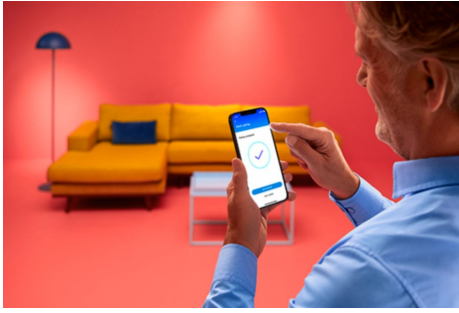

Bulb 60W A60 B22

Bring human-centric lighting into your life with this smart WiZ LED A60 tunable white bulb. Apply different shades of warm to cool white to help you focus or relax. You can set schedule to turn lights on and off according to your daily or weekly routines, control with your smartphone or your voice and have remote access to your lights even when you're away. WiZ lights connect to your existing Wi-Fi, no additional hardware is needed.

PRODUCT HIGHLIGHTS

- Tunable white smart bulb
- Up to 806 lumens
- Easy plug and play
- Control with app or voice

Smart lighting functionalities easy to set up

Enjoy the benefits of smart features instantly, just by connecting your WiZ light to your Wi-Fi network. Control lights easily when you're away from home and scheduling lights to go on and off automatically. No need to install additional hardware such as hub or gateway!

Set the right ambience with tunable warm to cool white light

Choose from a wide range of energizing cool white to soft warm white light, or simply select from the preset modes such as Focus and Relax to create the best ambience for your activities.