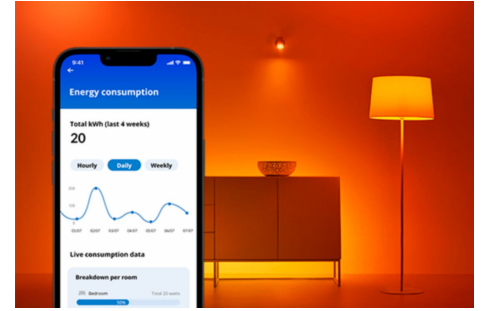

## Bulb 60W A60 E27

Not all moments are created equal, and neither are all smart bulbs. This WiZ light might have a basic A60 shape, but it gives you something truly special: tunable white LED light for all your needs and moods. Schedule cool light when you need to focus, or cozy light when you want to relax—whatever works for you to live your best, most enjoyable life at home. All Wi-Fi controllable using the WiZ app, WiZ remote, or your voice.

## PRODUCT HIGHLIGHTS

- Dimmable warm white smart bulb
- Up to 806 lumens
- Easy plug and play
- Control with app or voice

**Smart lighting functionalities easy to set up**  
Enjoy the benefits of smart features instantly, just by connecting your WiZ light to your Wi-Fi network. Control lights easily when you're away from home and scheduling lights to go on and off automatically. No need to install additional hardware such as hub or gateway!

**Exclusive SpaceSense™ light that turns on with movement**  
WiZ's SpaceSense technology turns your lights into motion sensors. With a minimum of two WiZ lights in a room, you can activate the SpaceSense feature in the WiZ app and have lights turn on and off automatically with motion detection. It's simple. It's SpaceSense. It's WiZ.

**Monitor your energy consumption**  
Get an overview of the energy consumption of your lights with the WiZ app. Easily access a weekly or daily report to help you stay on top of your energy consumption at home.